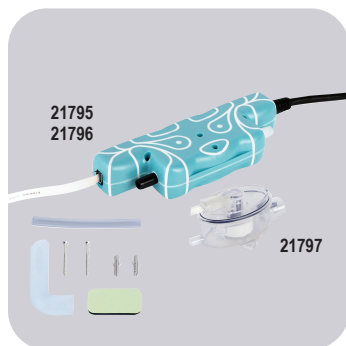

Gotec Tattoo 10 Mini-Split Condensate Pump

With an ultra-quiet 16.4 dB sound rating, the Gotec Tattoo 10 mini-split condensate pumps are the quietest mini-split pumps available. Their small size permits easy installation in an evaporator, above the unit in the ceiling, or in the line-set cover.

Kit Includes – Pump, detection unit, connection tube, mounting plate, and mounting accessories.

Features & Benefits:

- Quietest mini-split pump available (16.4 dB)
- Silent operation (16.4 dB)
- 26 Ft lift
- 2.6 gal/h capacity
- Alarm (NO/NC 8A 230V)
- For use in systems up to 24,000 BTUs
- Designed and manufactured in Switzerland

MARS NO.	VOLTAGE	MODEL	SOUND LEVEL	MAX FLOW	PUMP DIMENSIONS	DETECTION UNIT DIMENSIONS (IN.)
21795	110	Tattoo 10	16.4 dB	2.6 gal/h	5.9 x 2.1 x 1.1	3.2 x 1.5 x 1.5
21796	230					

MARS NO.	DESCRIPTION
21797	Replacement Detection Unit for 21795 and 21796